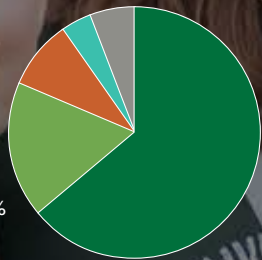

UNIVERSITY OF WISCONSIN **PARKSIDE**

Be at Parkside.

WHERE OPPORTUNITY MEETS VALUE.

MOST DIVERSE STUDENT POPULATION OF THE UNIVERSITIES OF WISCONSIN

RACE/ETHNICITY (Fall 2023)

- White/Caucasian | 62.2%
- Hispanic/Latino | 18.8%
- African American/Black | 7.8%
- Southeast & Other Asian | 3.7%
- Other | 9.6%

Diversity is a signature feature at UW-Parkside. We are proud to have the most diverse student body in the Universities of Wisconsin.

uwp.edu/youarewelcomehere

STUDY ABROAD

IN MORE THAN 35 COUNTRIES

PACC

PARKSIDE ACCESS TO COLLEGE CREDIT