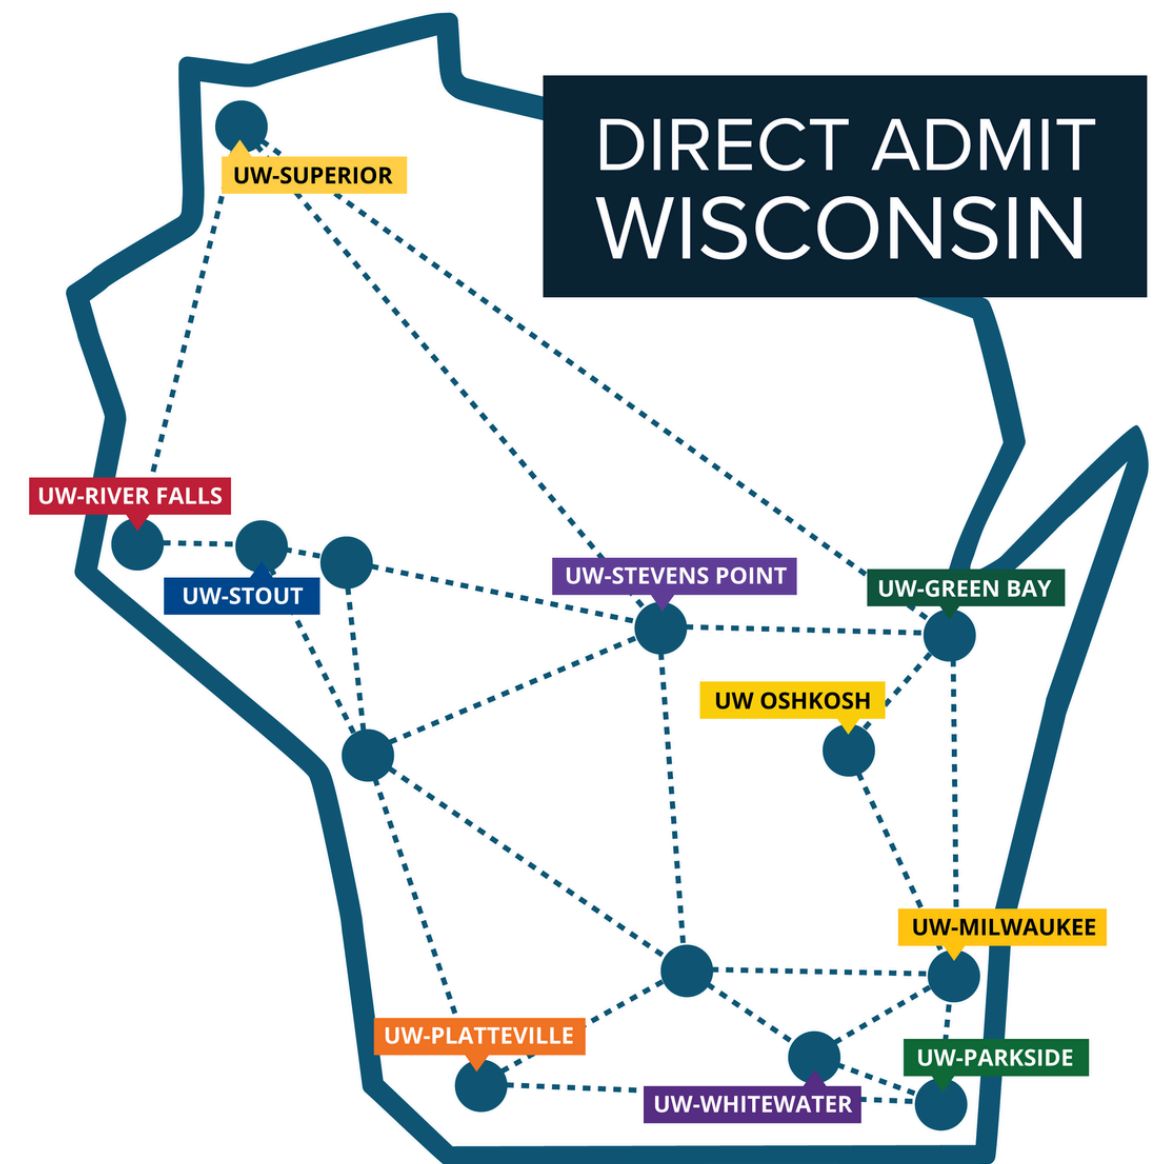

[www.wisconsin.edu/
wisconsin-guarantee](http://www.wisconsin.edu/wisconsin-guarantee)

Direct Admit Wisconsin

FOR WISCONSIN HIGH SCHOOL STUDENTS

- Direct Admit Wisconsin is the Universities of Wisconsin program proactively offering direct admission to students
- Direct admission is an alternative to the typical college admission process

*[www.wisconsin.edu/
direct-admissions](http://www.wisconsin.edu/direct-admissions)*

Direct Admit Wisconsin

FOR WISCONSIN HIGH SCHOOL STUDENTS

- UW-Green Bay
- UW-Milwaukee
- UW Oshkosh
- UW-Parkside
- UW-Platteville
- UW-River Falls
- UW-Stevens Point
- UW-Stout
- UW-Superior
- UW-Whitewater