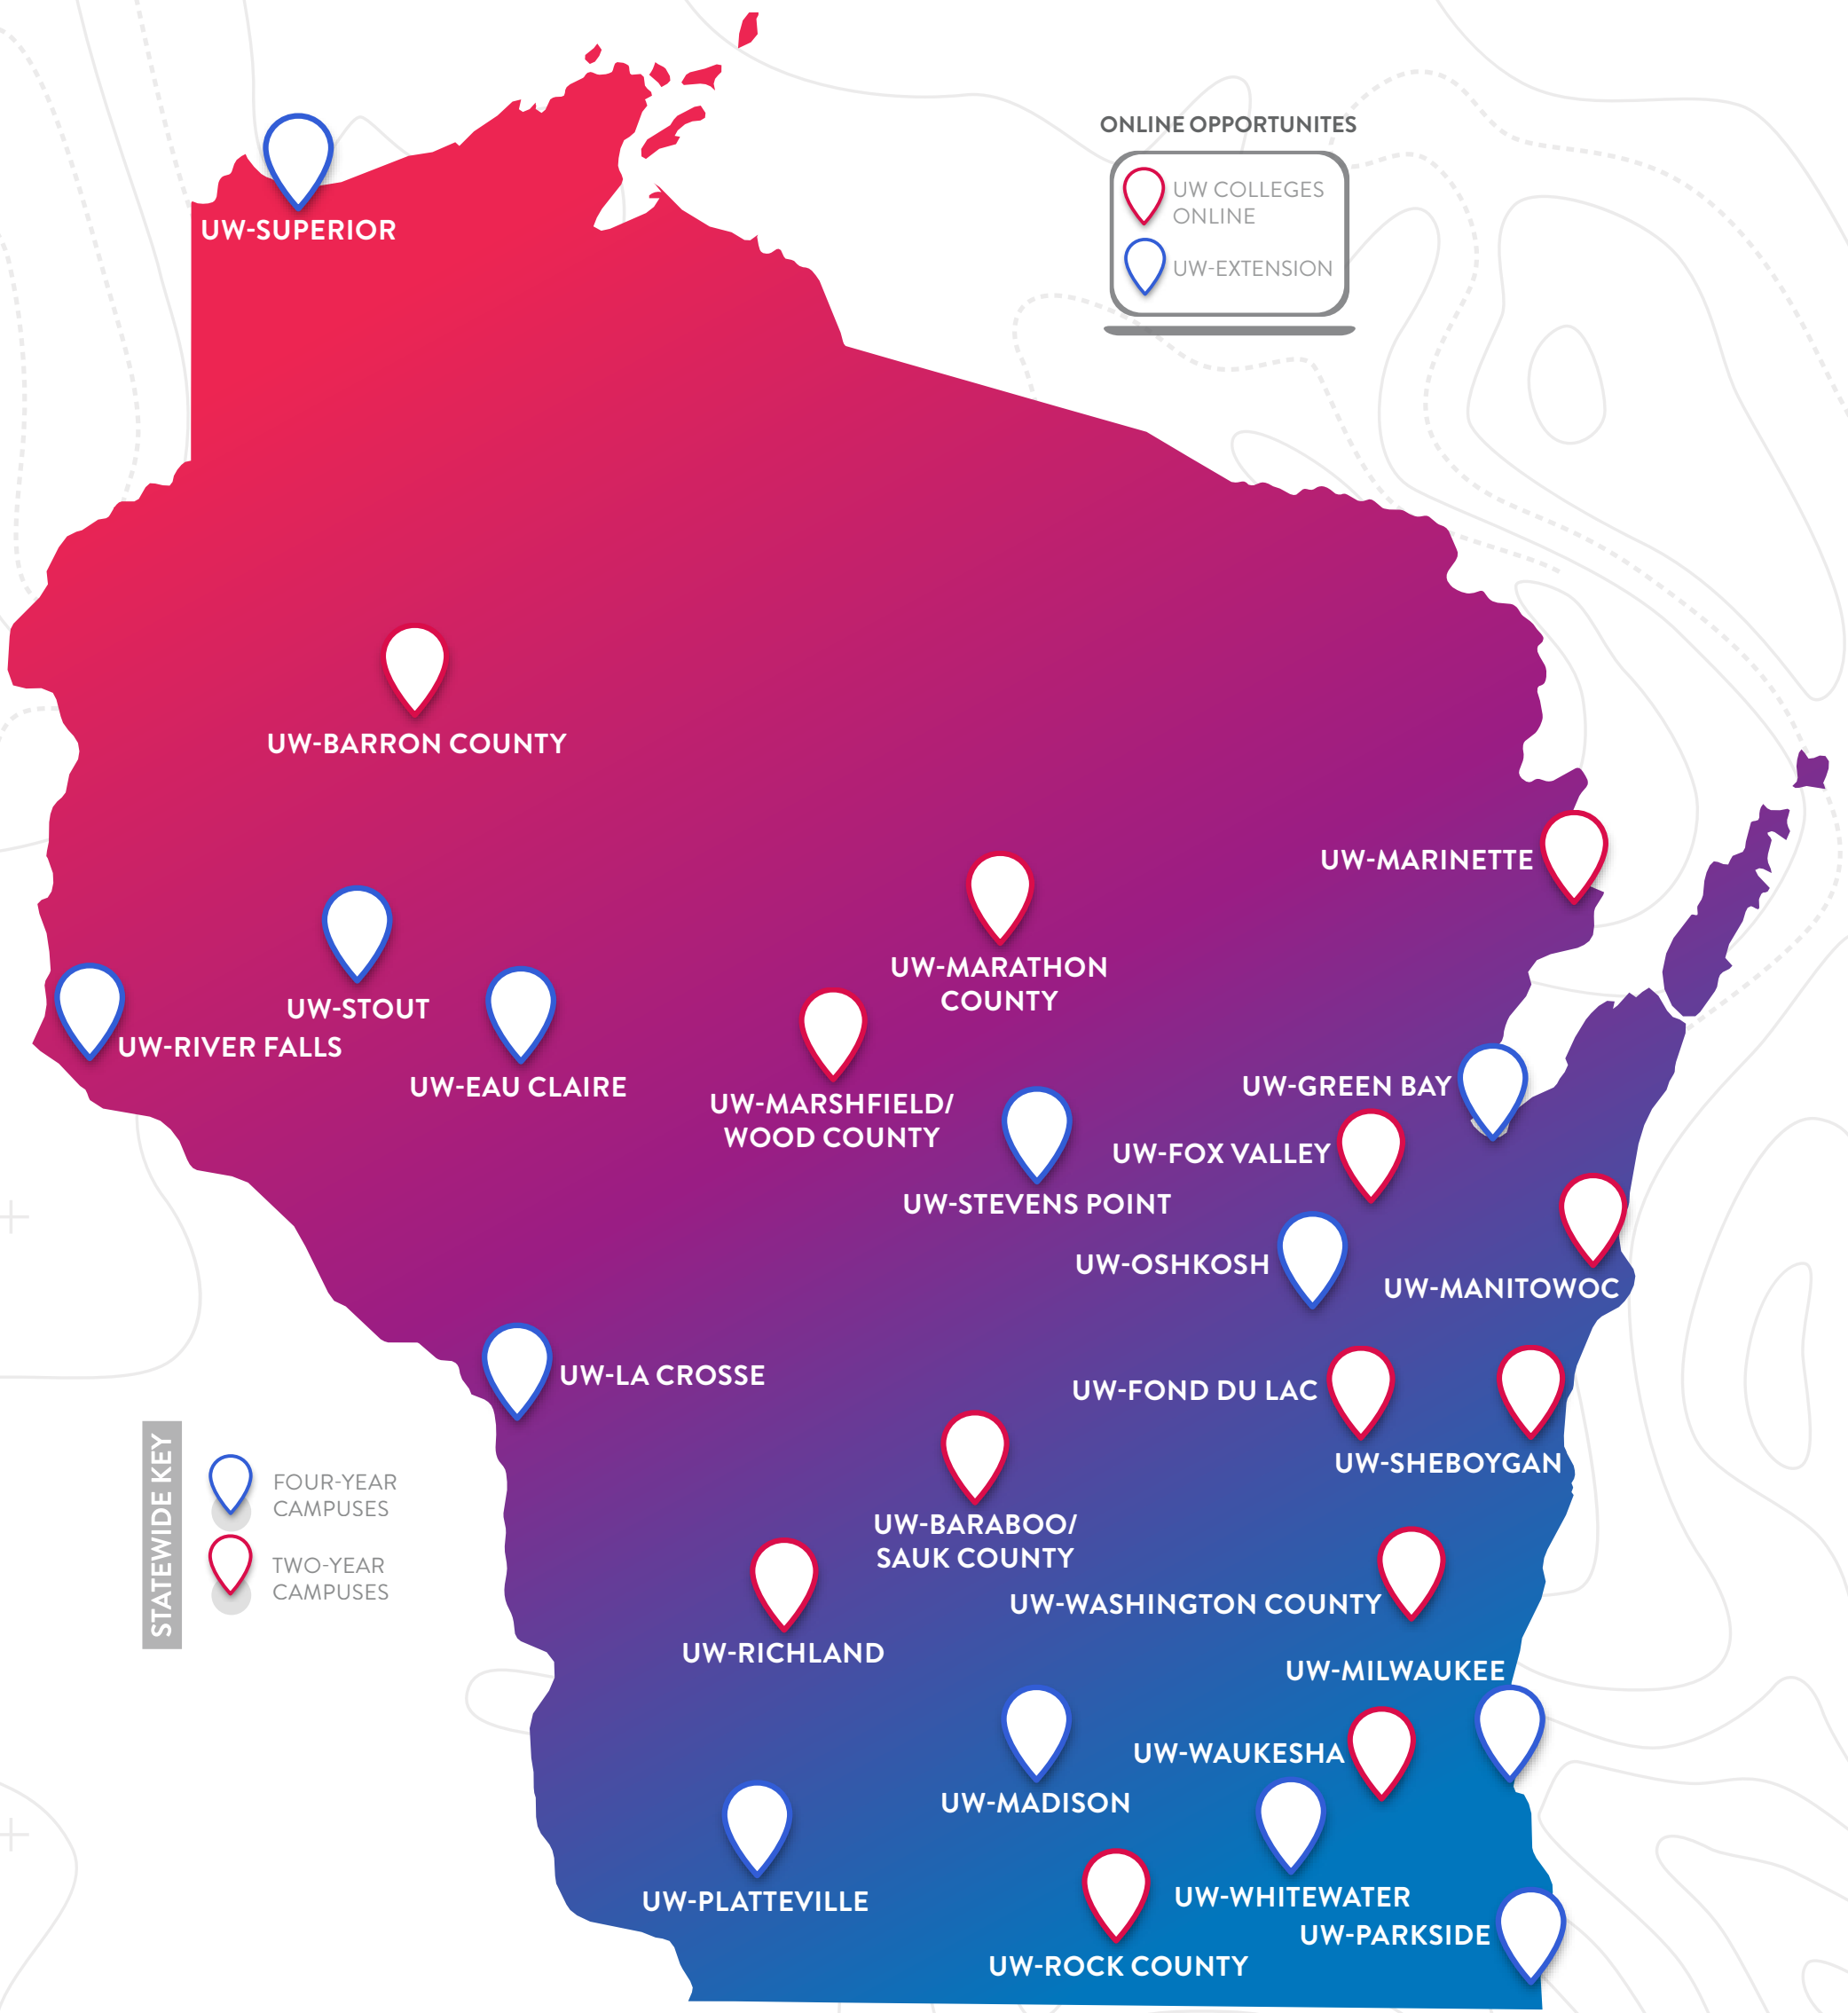

# JOURNEY

FIND YOUR FIT  
uwjourney.wisconsin.edu

uwhelp@uwex.edu | (800) 442.6459