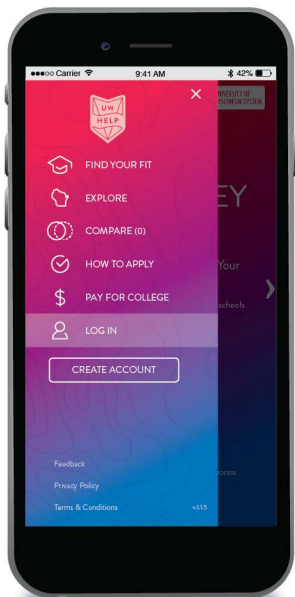

# UW JOURNEY

UW Journey is a tool that allows prospective students to find the University of Wisconsin campus that best fits their individual needs, explore and compare campuses, and learn about paying for college.

FIND MY FIT

EXPLORE

COMPARE

Download our app for free

YOUR GUIDE TO  
THE COLLEGE PROCESS

[uwjourney.wisconsin.edu](http://uwjourney.wisconsin.edu)